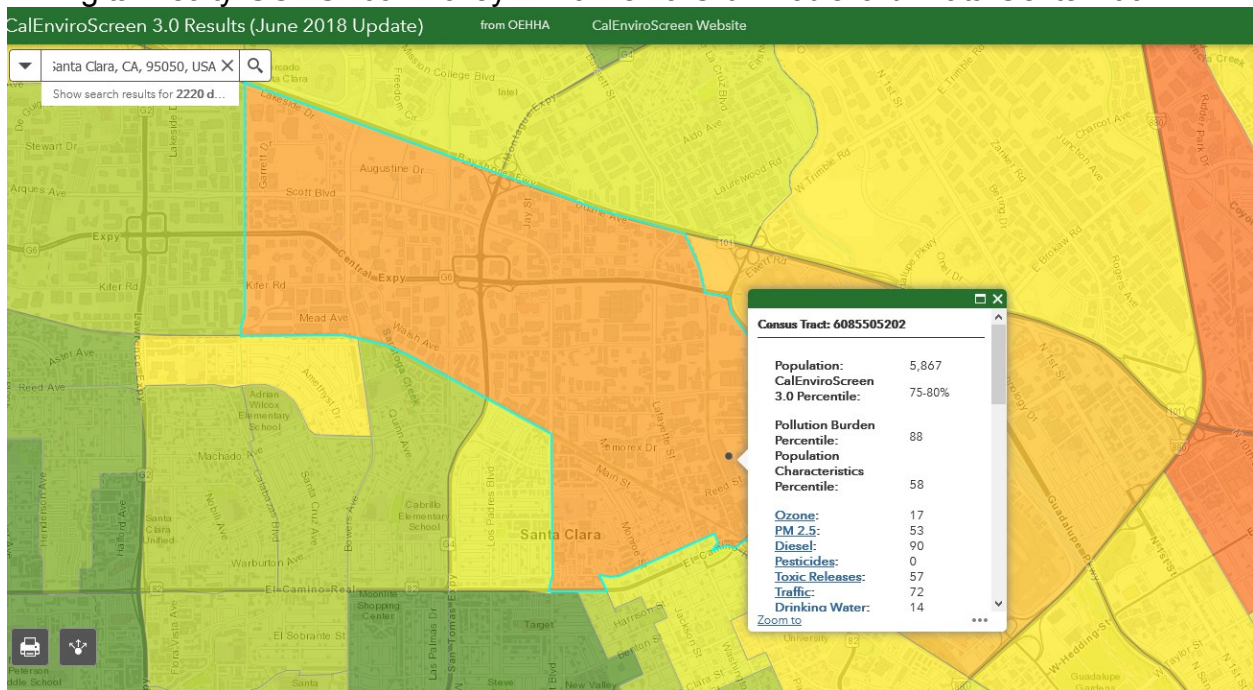

Digital Realty: SC1 Silicon Valley 2220 De La Cruz Boulevard Data Center

Digital Realty SC1 Silicon Valley 2220 De La Cruz Boulevard Data Center is located at 2220 De La Cruz Boulevard, Santa Clara, CA, USA. The data center is 360000 sqft. There is a total of 176200 sqft in raised floor space for colocation. It has access to 60 MW of power.⁵

Digital Realty SC1 Silicon Valley 2220 De La Cruz Boulevard Data Center 60 MW

6

⁵ <https://www.datacenters.com/digital-realty-sc1-silicon-valley-2220-de-la-cruz-boulevard>

⁶ <https://oehha.maps.arcgis.com/apps/webappviewer/index.html?id=4560cfbce7c745c299b2d0cbb07044f5>