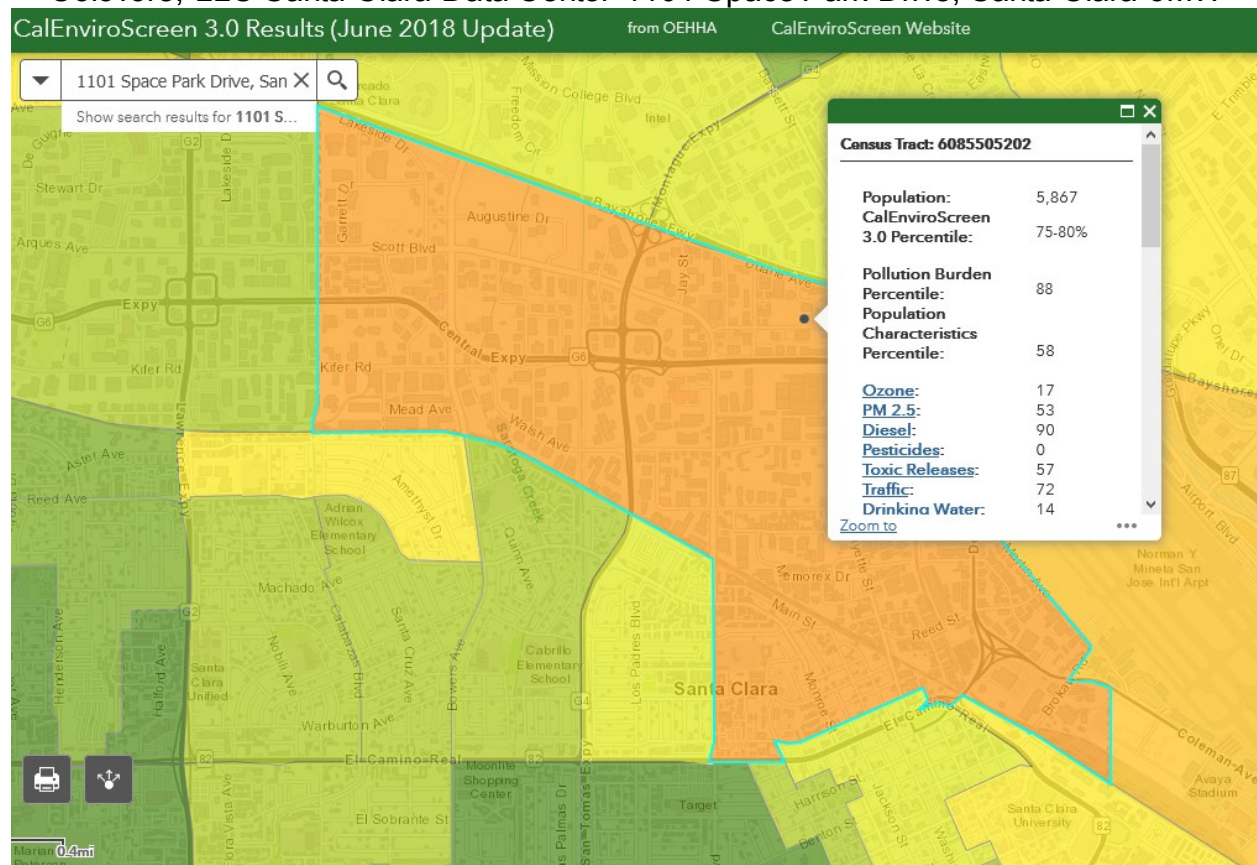

Colovore, LLC: Colovore Santa Clara Data Center

Colovore, LLC Colovore Santa Clara Data Center is located at 1101 Space Park Drive, Santa Clara, CA, USA. The data center is 24000 sqft. There is a total of 12000 sqft in raised floor space for colocation. It has access to 3 MW of power.¹³

Colovore, LLC Santa Clara Data Center 1101 Space Park Drive, Santa Clara 3MW

14

¹² <https://oehha.maps.arcgis.com/apps/webappviewer/index.html?id=4560cfbce7c745c299b2d0cbb07044f5>

¹³ <https://www.datacenters.com/colovore-llc-colovore-santa-clara>

¹⁴ <https://oehha.maps.arcgis.com/apps/webappviewer/index.html?id=4560cfbce7c745c299b2d0cbb07044f5>