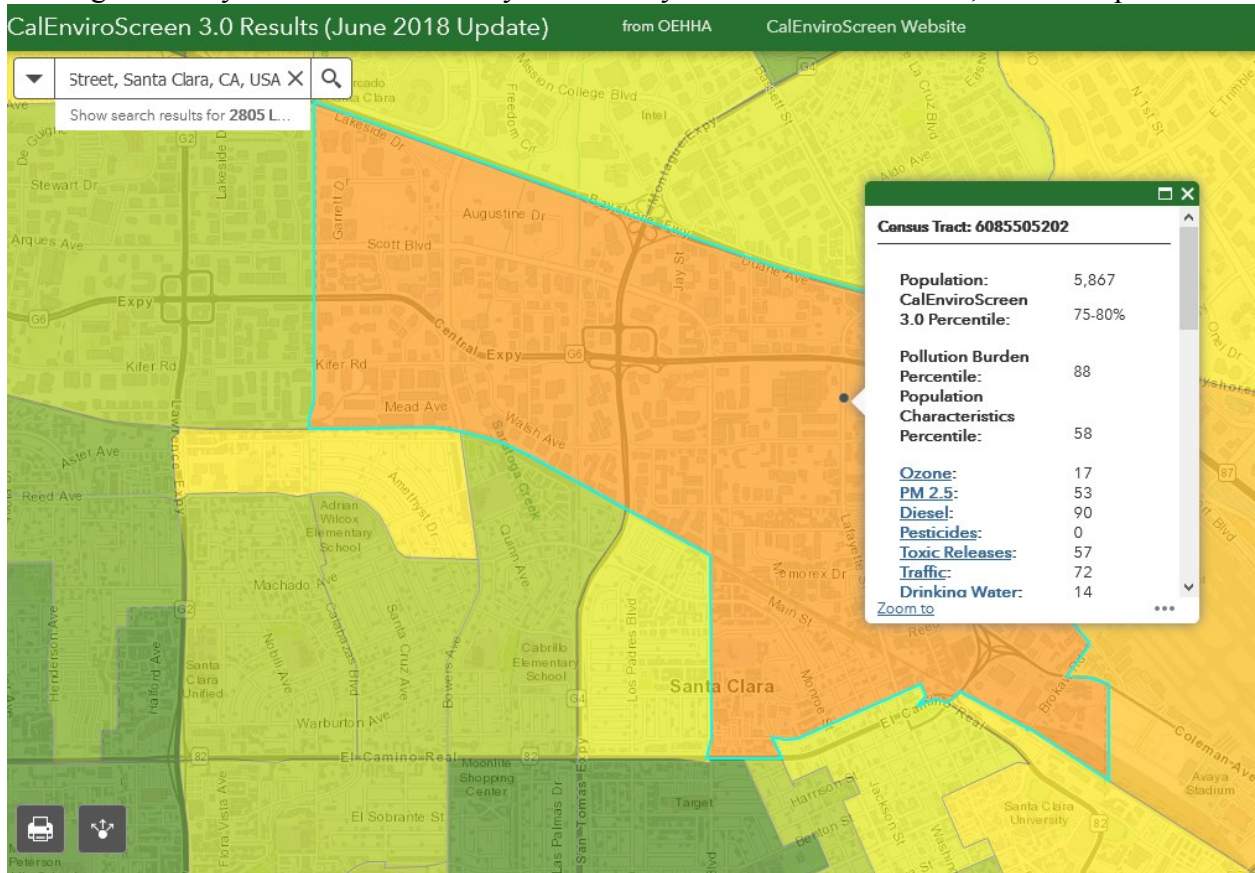

Digital Realty: SJC31 Silicon Valley 2805 Lafayette Street Data Center

Digital Realty SJC31 Silicon Valley 2805 Lafayette Street Data Center is located at 2805 Lafayette Street, Santa Clara, CA, USA. The data center is 145780 sqft. The gross colocation space is not available for this data center. It has access to 9 MW of power.⁹

Digital Realty SJC31 Silicon Valley 2805 Lafayette Street Data Center, 9 MW of power.

10

⁹ <https://www.datacenters.com/digital-realty-sjc31-silicon-valley-2805-lafayette-street>

¹⁰ <https://oehha.maps.arcgis.com/apps/webappviewer/index.html?id=4560cfbce7c745c299b2d0cbb07044f5>