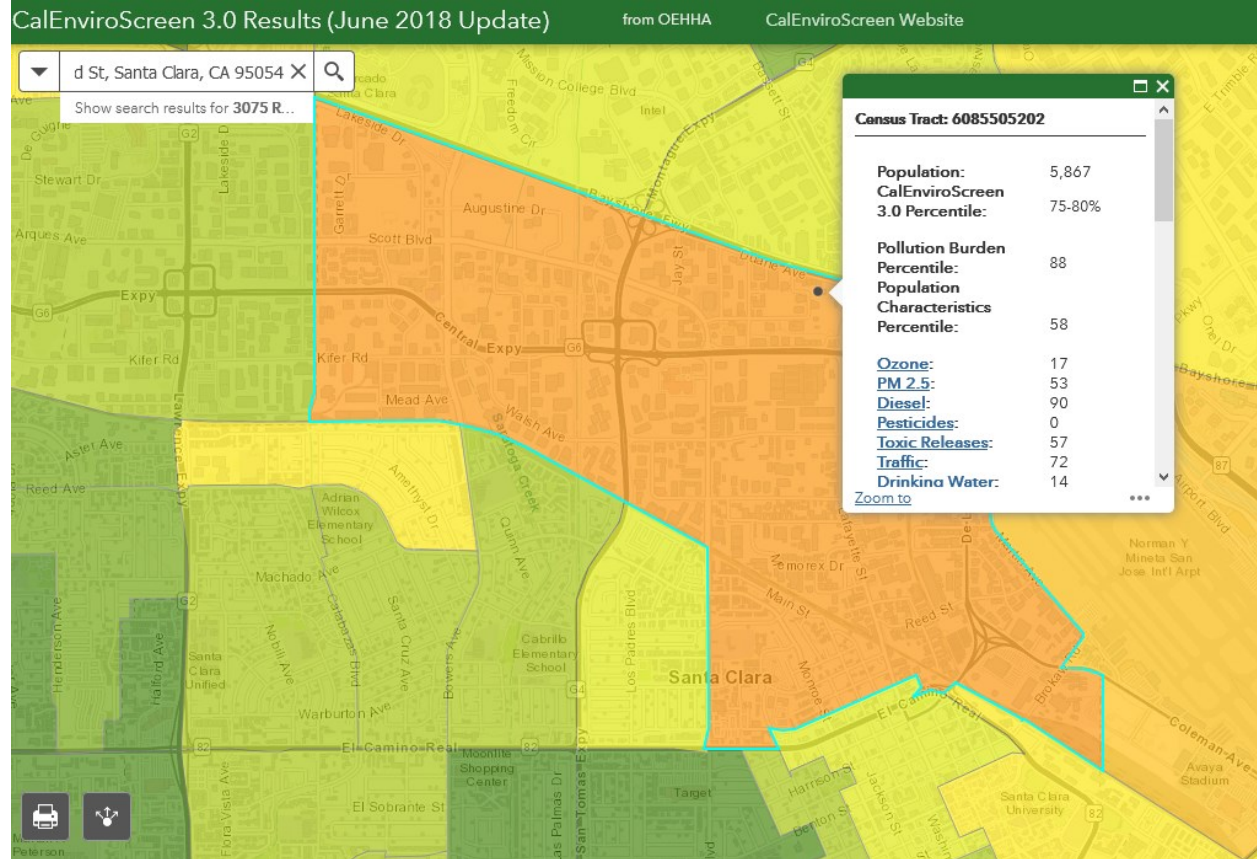

6x7 Networks: Zayo | Electric Lightwave

6x7 Networks Zayo | Electric Lightwave is located at 3075 Raymond St, Santa Clara, CA 95054, USA. The gross building size for this location has not been provided.

11

6x7 Networks Zayo | Electric Lightwave is located at 3075 Raymond St, Santa Clara, CA 9505

11 <https://www.datacenters.com/6x7-networks-zayo-electric-lightwave>