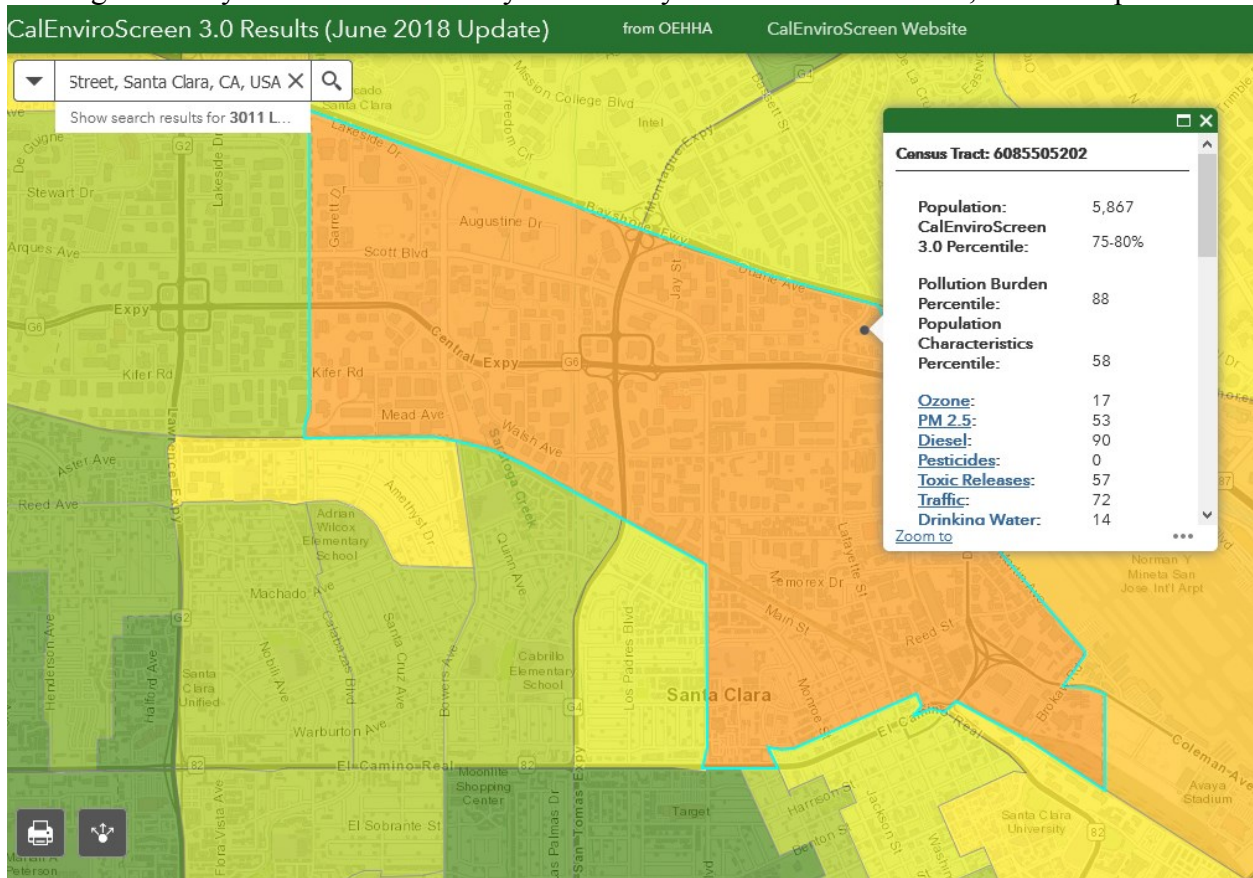

Digital Realty: SJC11 Silicon Valley 3011 Lafayette Street Data Center

Digital Realty SJC11 Silicon Valley 3011 Lafayette Street Data Center is located at 3011 Lafayette Street, Santa Clara, CA, USA. The data center is 90800 sqft. The gross colocation space is not available for this data center. It has access to 9 MW of power.⁷

Digital Realty SJC11 Silicon Valley 3011 Lafayette Street Data Center, 9 MW of power.

8

\

⁷ <https://www.datacenters.com/digital-realty-sjc11-silicon-valley-3011-lafayette-street>

⁸ <https://oehha.maps.arcgis.com/apps/webappviewer/index.html?id=4560cfbce7c745c299b2d0cbb07044f5>