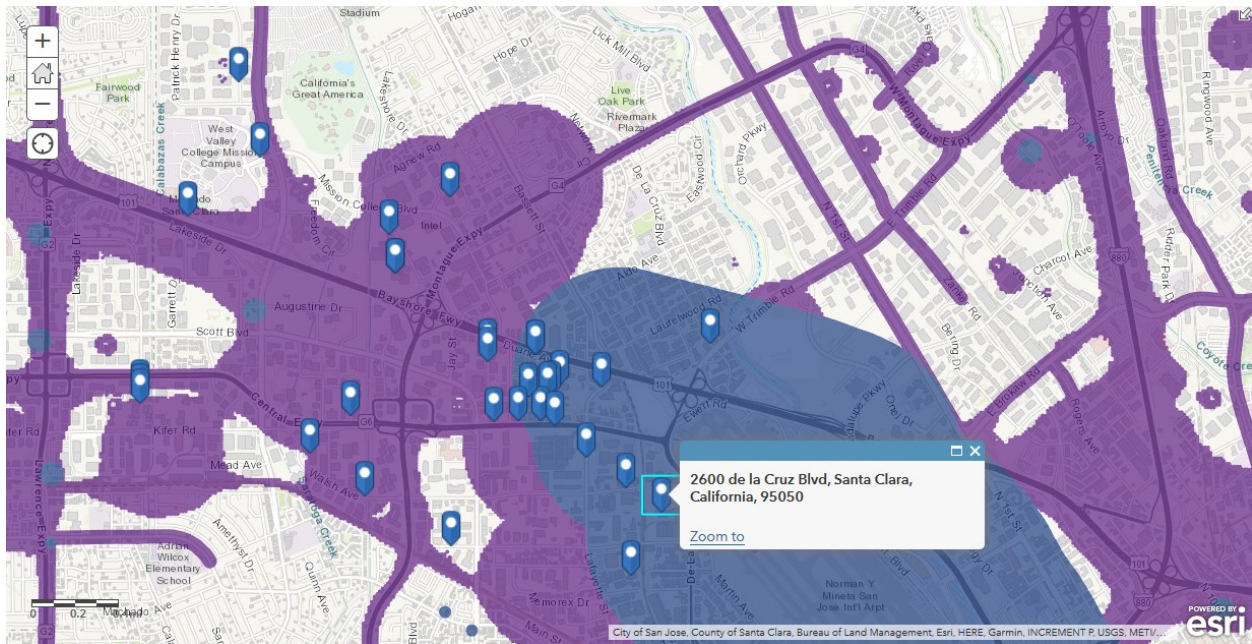

EXHIBIT 313-1 EXISTING DATA CENTERS IN CENSUS TRACT 6085505202

1. Equinix SV2 Data Center 1350 Duane Ave, Santa Clara 7.4 MW
2. Cyxtera SFO1 Santa Clara Data Center 2401 Walsh Avenue, Santa Clara 8 MW
3. Digital Realty SC1 Silicon Valley 2220 De La Cruz Boulevard Data Center 60 MW
4. Digital Realty SJC11 Silicon Valley 3011 Lafayette Street Data Center, 9 MW
5. Digital Realty SJC31 Silicon Valley 2805 Lafayette Street Data Center, 9 MW
6. Digital Realty SJC31 Silicon Valley 2805 Lafayette Street Data Center, 9 MW .
7. 6x7 Networks Zayo | Electric Lightwave 3075 Raymond St, Santa Clara, CA NPI
8. Colovore, LLC Santa Clara Data Center 1101 Space Park Drive, Santa Clara 3MW
9. Digital Realty SJC10 Silicon Valley 1100 Space Park Drive Data Center 18 MW
10. Zenlayer SJC2 San Jose Data Center 1350 Duane Ave, Santa Clara, CA 95054 NPI
11. Digital Realty SJC15 Silicon Valley 1201 Comstock Street Data Center 45 MW
12. Digital Realty SJC13 Silicon Valley 1500 Space Park Drive Data Center 9 MW
13. Digital Realty SJC16 Silicon Valley 1525 Comstock Street Data Center 9MW
14. Digital Realty SJC30 Silicon Valley 3205 Alfred Street Data Center 13.5 MW
15. Digital Realty SJC30 Silicon Valley 3105 Alfred Street Data Center 9 MW
16. Digital Realty SJC29 Silicon Valley 1725 Comstock Street Data Center 6.2 MW
17. vXchnge Santa Clara Data Center 2050 Martin Avenue, Santa Clara 20 MW
18. CoreSite SV4 Silicon Valley Data Center 2901 Stender Way, Santa Clara NPI
19. CoreSite SV8 Silicon Valley Data Center 3035 Stender Way, Santa Clara, CA NPI
20. CoreSite SV7 Silicon Valley Data Center 3001 Coronado Drive, Santa Clara NPI
21. Vantage Data Centers SC 1 - 2820 Northwestern Parkway, Santa Clara 75 MW
22. Vantage Data Centers SCII - 2820 Northwestern Parkway, Santa Clara, 69 MW
23. Digital Realty SJC34 2820 Northwestern Parkway Data Center 7.5 MW
24. enzu SJC2 Santa Clara Data Center 2820 Northwestern Parkway, Santa Clara NPI
25. Atlantic.net San Francisco Data 2820 Northwestern Pkwy, Santa Clara 7.5MW