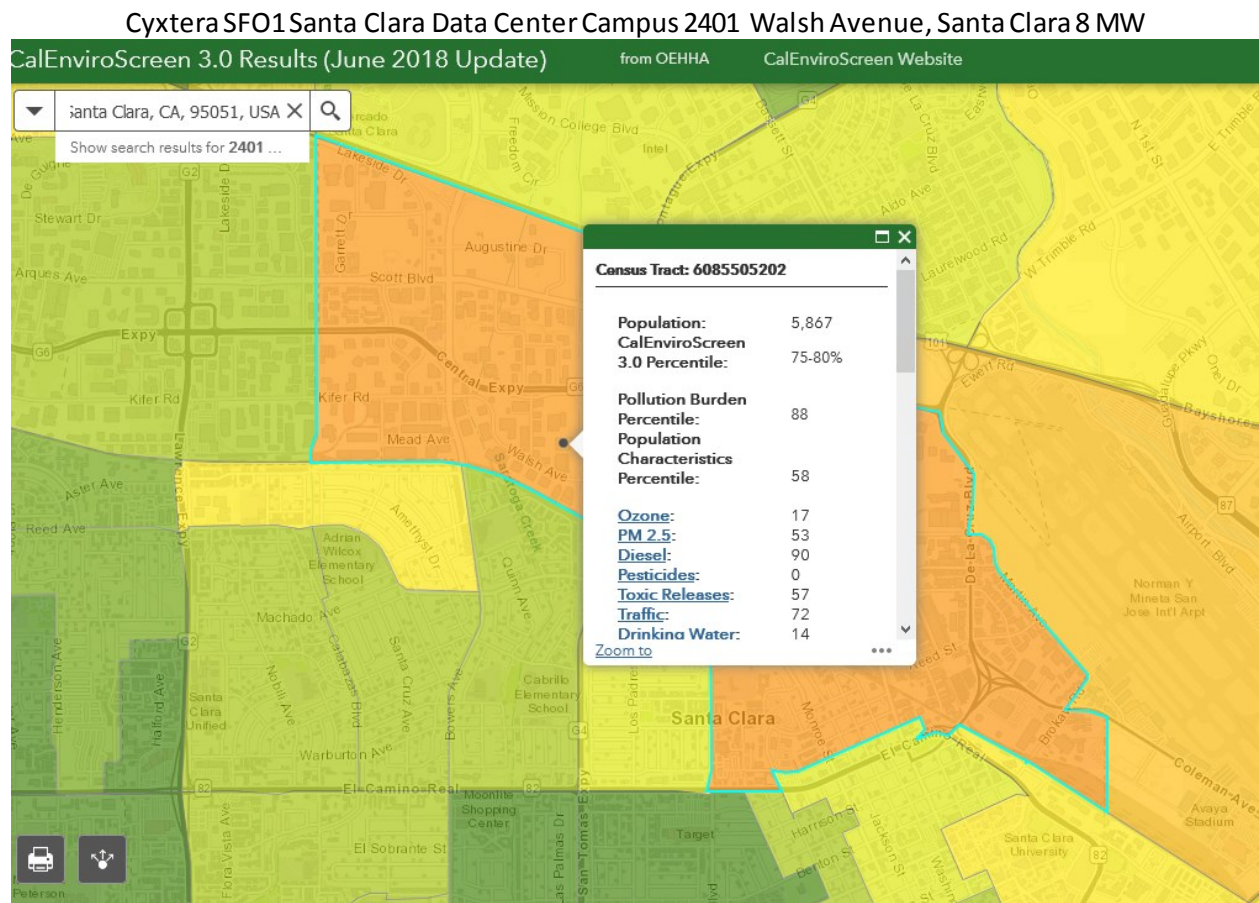

2

¹ <https://www.datacenters.com/equinix-sv2-santa-clara>

² <https://oehha.maps.arcgis.com/apps/webappviewer/index.html?id=4560cfbce7c745c299b2d0cbb07044f5>

2

Cyxtera: SFO1 Santa Clara Data Center Campus

Cyxtera SFO1 Santa Clara Data Center Campus is located at 2401 Walsh Avenue, Santa Clara, CA, USA. The data center is 167932 sqft. There is a total of 167932 sqft in raised floor space for colocation. It has access to 8 MW of power.³

4

³ <https://www.datacenters.com/cyxtera-sfo1-santa-clara-campus>

⁴ <https://oehha.maps.arcgis.com/apps/webappviewer/index.html?id=4560cfbce7c745c299b2d0cbb07044f5>

Digital Realty: SC1 Silicon Valley 2220 De La Cruz Boulevard Data Center