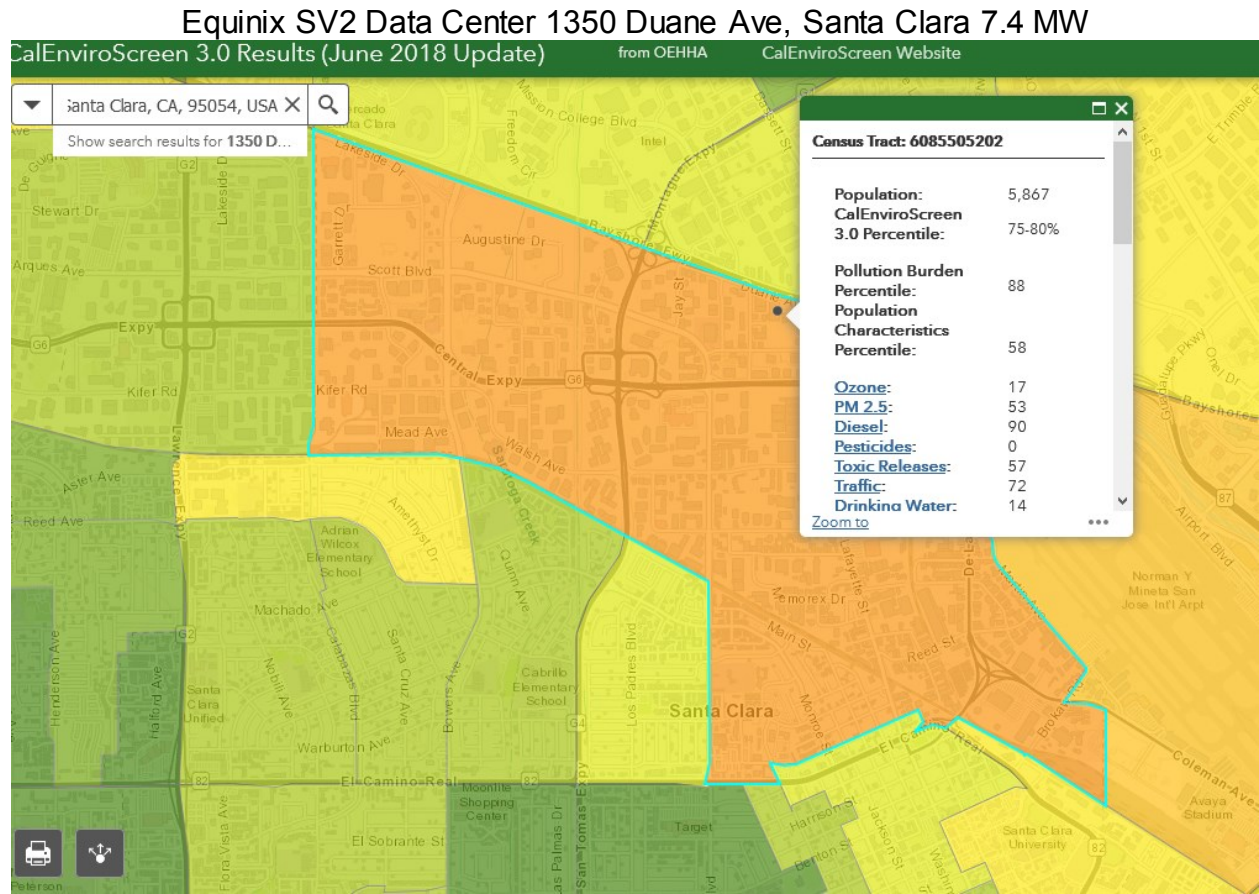

Equinix: SV17 Silicon Valley Data Center

Equinix SV2 Santa Clara Data Center is located at 1350 Duane Avenue, Santa Clara, CA, USA. The data center is 160000 sqft. There is a total of 79974 sqft in raised floor space for colocation. It has access to 7.4 MW of power.¹

2

¹ <https://www.datacenters.com/equinix-sv2-santa-clara>

² <https://oehha.maps.arcgis.com/apps/webappviewer/index.html?id=4560cfbce7c745c299b2d0cbb07044f5>

2