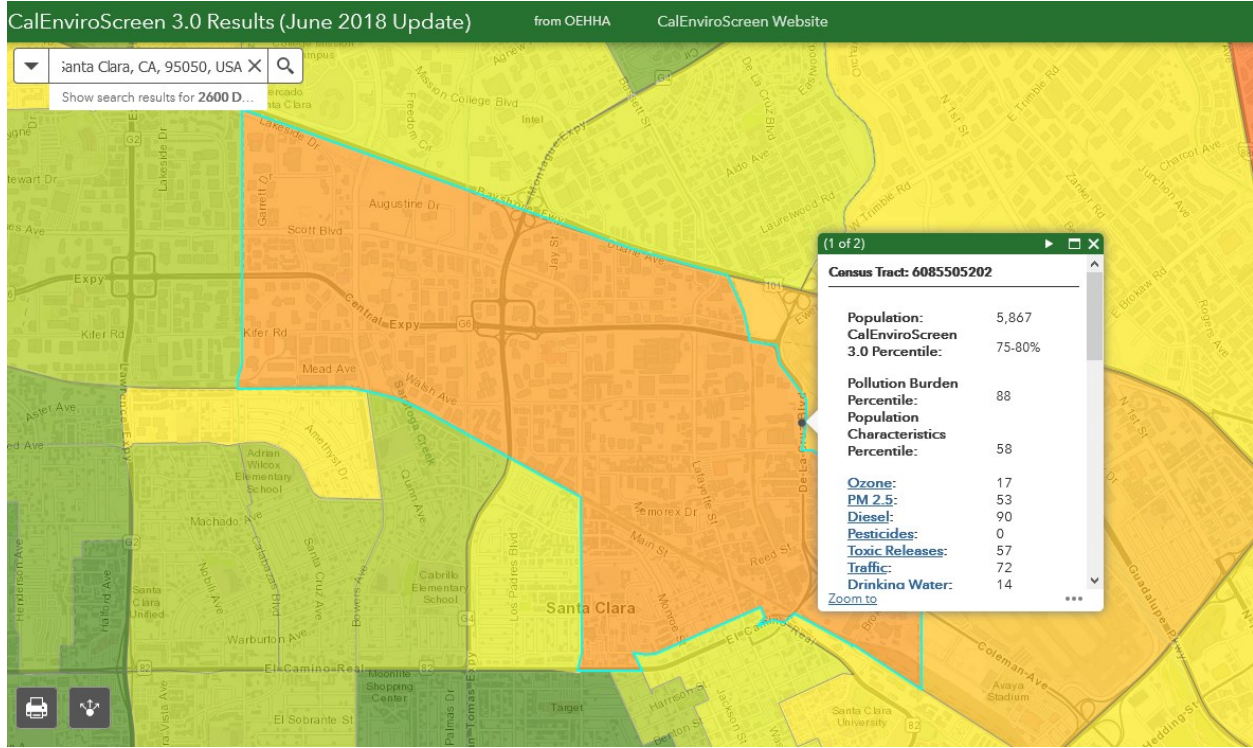

**DOCKETED**

<b>Docket Number:</b>	19-SPPE-03
<b>Project Title:</b>	Sequoia Data Center
<b>TN #:</b>	237586
<b>Document Title:</b>	Robert Sarvey's Exhibit - Locations of CEC Data Centers Census Tract 6085505202
<b>Description:</b>	Exhibit 320 Locations of CEC Data Centers Census Tract 6085505202
<b>Filer:</b>	Robert Sarvey
<b>Organization:</b>	Robert Sarvey
<b>Submitter Role:</b>	Intervenor
<b>Submission Date:</b>	4/28/2021 3:48:56 PM
<b>Docketed Date:</b>	4/28/2021

Exhibit 320 Locations of CEC Data Centers Census Tract 6085505202

Figure 1 Census Tract 6085505202 Location of the Sequoia Data Center

1

1 <https://oehha.maps.arcgis.com/apps/webappviewer/index.html?id=4560cfbce7c745c299b2d0cbb07044f5>

Figure 2 Census Tract 6085505202 Location of the 650 Walsh Avenue Data Center

<sup>2</sup> <https://oehha.maps.arcgis.com/apps/webappviewer/index.html?id=4560cfbce7c745c299b2d0cbb07044f5>

Figure 3 Census Tract 6085505202 Location of the McLaren Data Center

3

Figure 4 Census Tract 6085505202 Location of the Lafayette Data Center

4

Figure 5 Location of the Laurelwood Data Center Adjacent to Census Tract 6085505202

5

<sup>5</sup> <https://oehha.maps.arcgis.com/apps/webappviewer/index.html?id=4560cfbce7c745c299b2d0cbb07044f5>