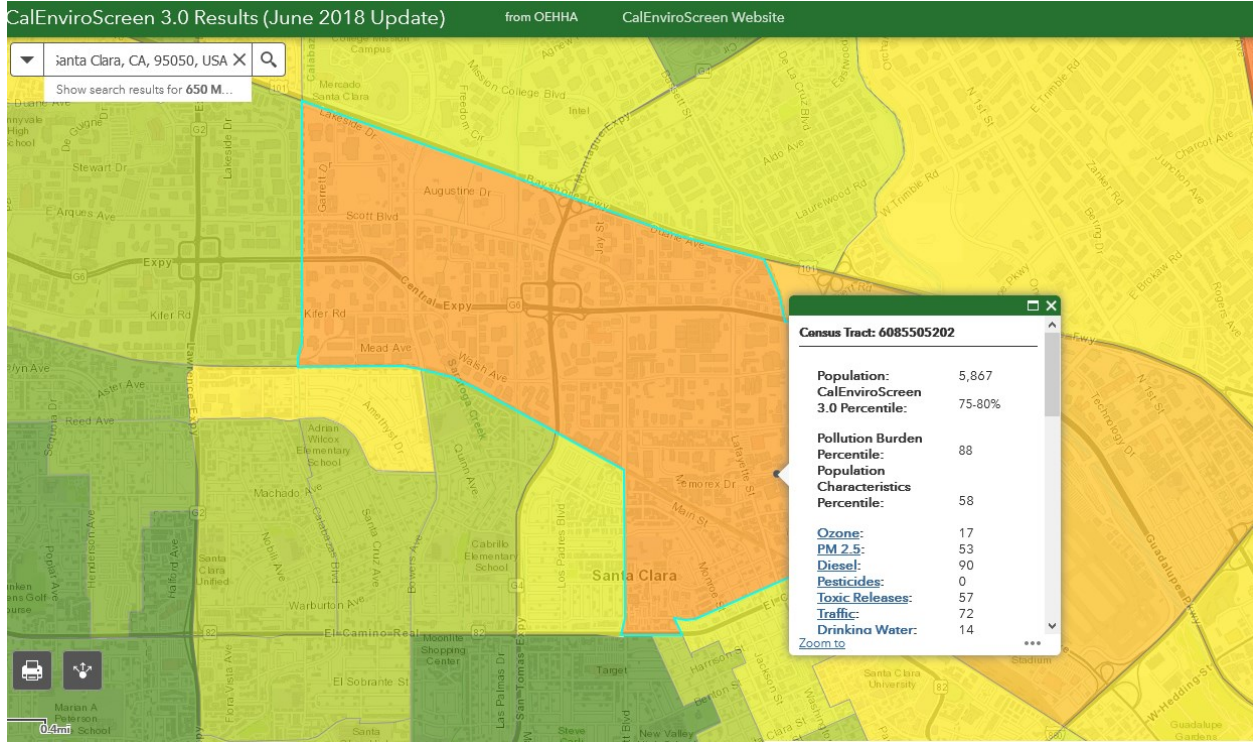

**DOCKETED**

<b>Docket Number:</b>	19-SPPE-03
<b>Project Title:</b>	Sequoia Data Center
<b>TN #:</b>	237586
<b>Document Title:</b>	Robert Sarvey's Exhibit - Locations of CEC Data Centers Census Tract 6085505202
<b>Description:</b>	Exhibit 320 Locations of CEC Data Centers Census Tract 6085505202
<b>Filer:</b>	Robert Sarvey
<b>Organization:</b>	Robert Sarvey
<b>Submitter Role:</b>	Intervenor
<b>Submission Date:</b>	4/28/2021 3:48:56 PM
<b>Docketed Date:</b>	4/28/2021

Exhibit 320 Locations of CEC Data Centers Census Tract 6085505202

Figure 1 Census Tract 6085505202 Location of the Sequoia Data Center

1

1 <https://oehha.maps.arcgis.com/apps/webappviewer/index.html?id=4560cfbce7c745c299b2d0cbb07044f5>

Figure 2 Census Tract 6085505202 Location of the 650 Walsh Avenue Data Center

<sup>2</sup> <https://oehha.maps.arcgis.com/apps/webappviewer/index.html?id=4560cfbce7c745c299b2d0cbb07044f5>

Figure 3 Census Tract 6085505202 Location of the McLaren Data Center

3

Figure 4 Census Tract 6085505202 Location of the Lafayette Data Center

4

Figure 5 Location of the Laurelwood Data Center Adjacent to Census Tract 6085505202

5

<sup>5</sup> <https://oehha.maps.arcgis.com/apps/webappviewer/index.html?id=4560cfbce7c745c299b2d0cbb07044f5>