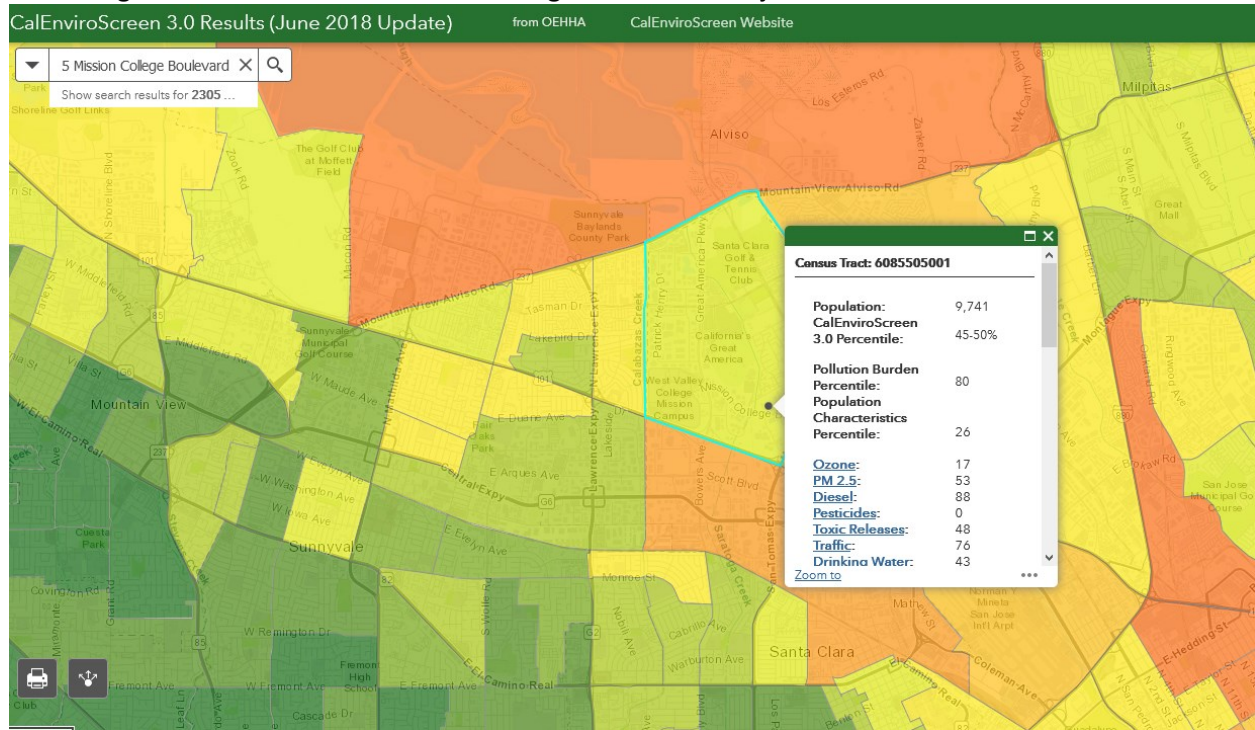

Exhibit 320 Locations of CEC Data Centers Census Tract 6085505202

Figure 1 Census Tract 6085505202 Location of the Sequoia Data Center

1

1 <https://oehha.maps.arcgis.com/apps/webappviewer/index.html?id=4560cfbce7c745c299b2d0cbb07044f5>

Figure 2 Census Tract 6085505202 Location of the 650 Walsh Avenue Data Center

<sup>2</sup> <https://oehha.maps.arcgis.com/apps/webappviewer/index.html?id=4560cfbce7c745c299b2d0cbb07044f5>

Figure 3 Census Tract 6085505202 Location of the McLaren Data Center

3

Figure 4 Census Tract 6085505202 Location of the Lafayette Data Center

4

Figure 5 Location of the Laurelwood Data Center Adjacent to Census Tract 6085505202

5

<sup>5</sup> <https://oehha.maps.arcgis.com/apps/webappviewer/index.html?id=4560cfbce7c745c299b2d0cbb07044f5>

Figure 6 Location of the Mission College Data Canter Adjacent to Census Tract 6085505202

6

6 <https://oehha.maps.arcgis.com/apps/webappviewer/index.html?id=4560cfbce7c745c299b2d0cbb07044f5>

Figure 7 Santa Clara Data Center 555 Reed St. Census Tract 6085505202