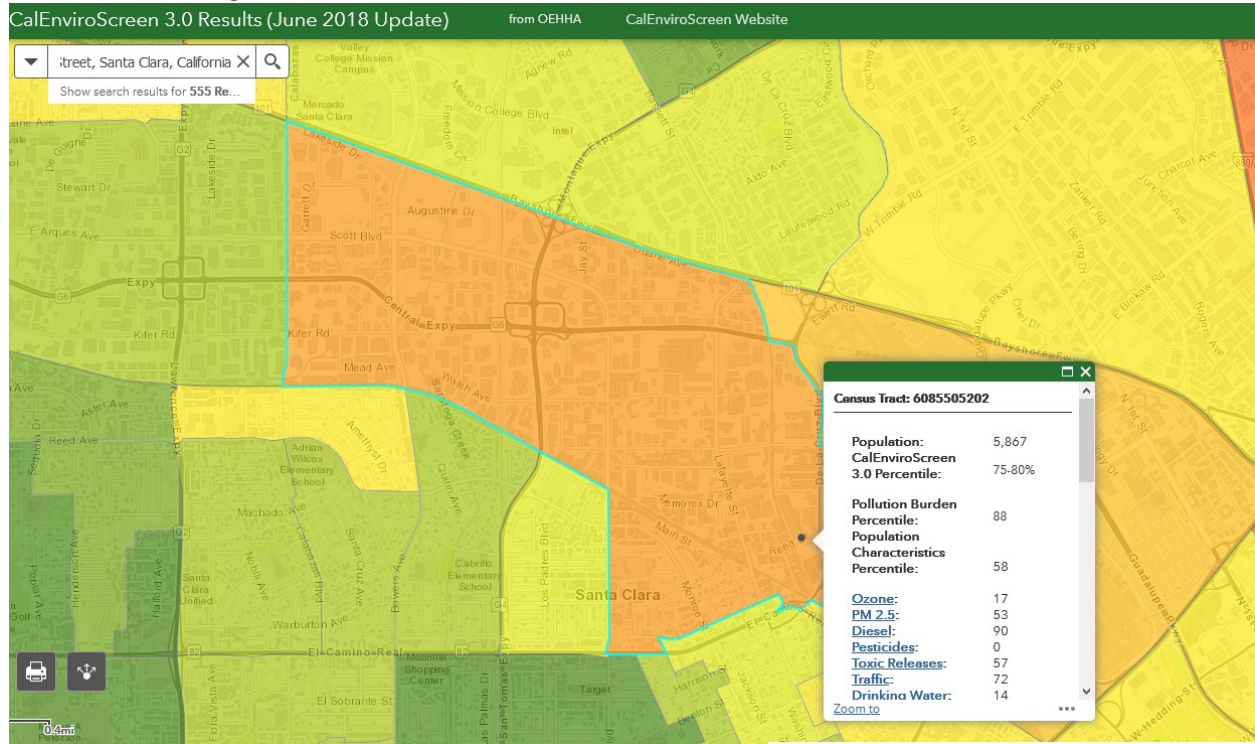

Exhibit 320 Locations of CEC Data Centers Census Tract 6085505202

Figure 1 Census Tract 6085505202 Location of the Sequoia Data Center

1

1 <https://oehha.maps.arcgis.com/apps/webappviewer/index.html?id=4560cfbce7c745c299b2d0cbb07044f5>

Figure 2 Census Tract 6085505202 Location of the 650 Walsh Avenue Data Center

<sup>2</sup> <https://oehha.maps.arcgis.com/apps/webappviewer/index.html?id=4560cfbce7c745c299b2d0cbb07044f5>

Figure 3 Census Tract 6085505202 Location of the McLaren Data Center

3

Figure 4 Census Tract 6085505202 Location of the Lafayette Data Center

4

Figure 5 Location of the Laurelwood Data Center Adjacent to Census Tract 6085505202

5

<sup>5</sup> <https://oehha.maps.arcgis.com/apps/webappviewer/index.html?id=4560cfbce7c745c299b2d0cbb07044f5>

Figure 6 Location of the Mission College Data Canter Adjacent to Census Tract 6085505202

6

6 <https://oehha.maps.arcgis.com/apps/webappviewer/index.html?id=4560cfbce7c745c299b2d0cbb07044f5>

Figure 7 Santa Clara Data Center 555 Reed St. Census Tract 6085505202