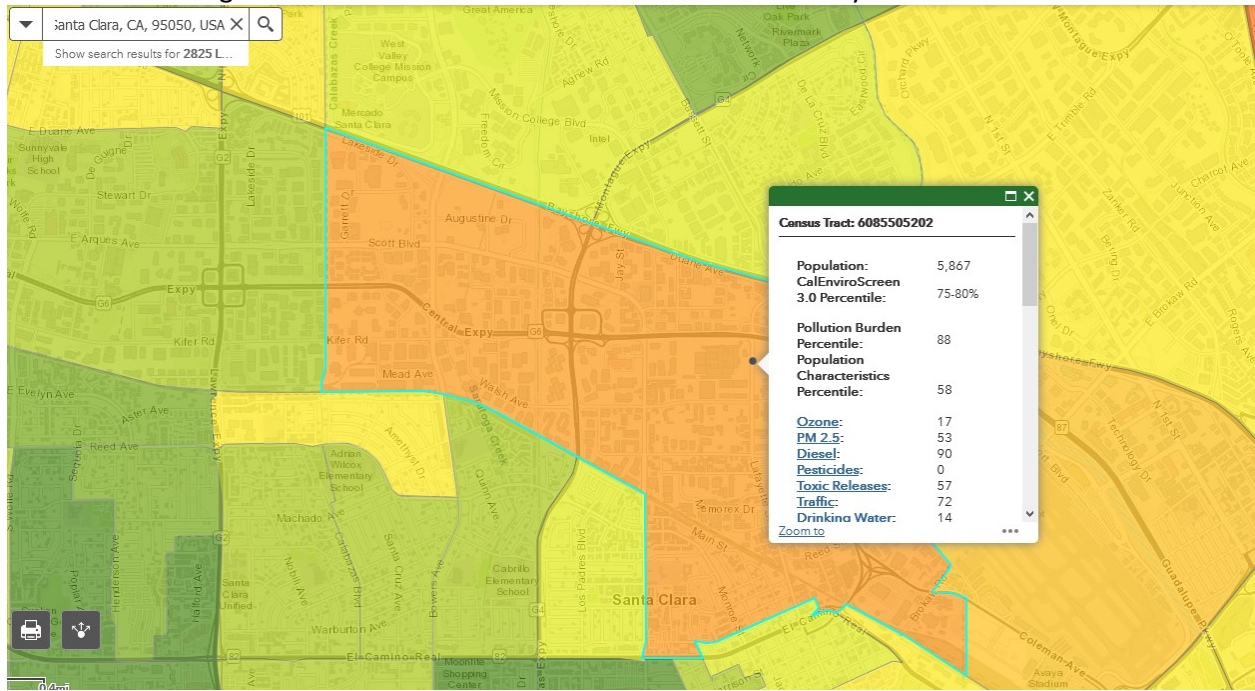

Exhibit 320 Locations of CEC Data Centers Census Tract 6085505202

Figure 1 Census Tract 6085505202 Location of the Sequoia Data Center

1

1 <https://oehha.maps.arcgis.com/apps/webappviewer/index.html?id=4560cfbce7c745c299b2d0cbb07044f5>

Figure 2 Census Tract 6085505202 Location of the 650 Walsh Avenue Data Center

<sup>2</sup> <https://oehha.maps.arcgis.com/apps/webappviewer/index.html?id=4560cfbce7c745c299b2d0cbb07044f5>

Figure 3 Census Tract 6085505202 Location of the McLaren Data Center

3

Figure 4 Census Tract 6085505202 Location of the Lafayette Data Center

4

Figure 5 Location of the Laurelwood Data Center Adjacent to Census Tract 6085505202

5

<sup>5</sup> <https://oehha.maps.arcgis.com/apps/webappviewer/index.html?id=4560cfbce7c745c299b2d0cbb07044f5>

Figure 6 Location of the Mission College Data Canter Adjacent to Census Tract 6085505202

6

6 <https://oehha.maps.arcgis.com/apps/webappviewer/index.html?id=4560cfbce7c745c299b2d0cbb07044f5>

Figure 7 Santa Clara Data Center 555 Reed St. Census Tract 6085505202