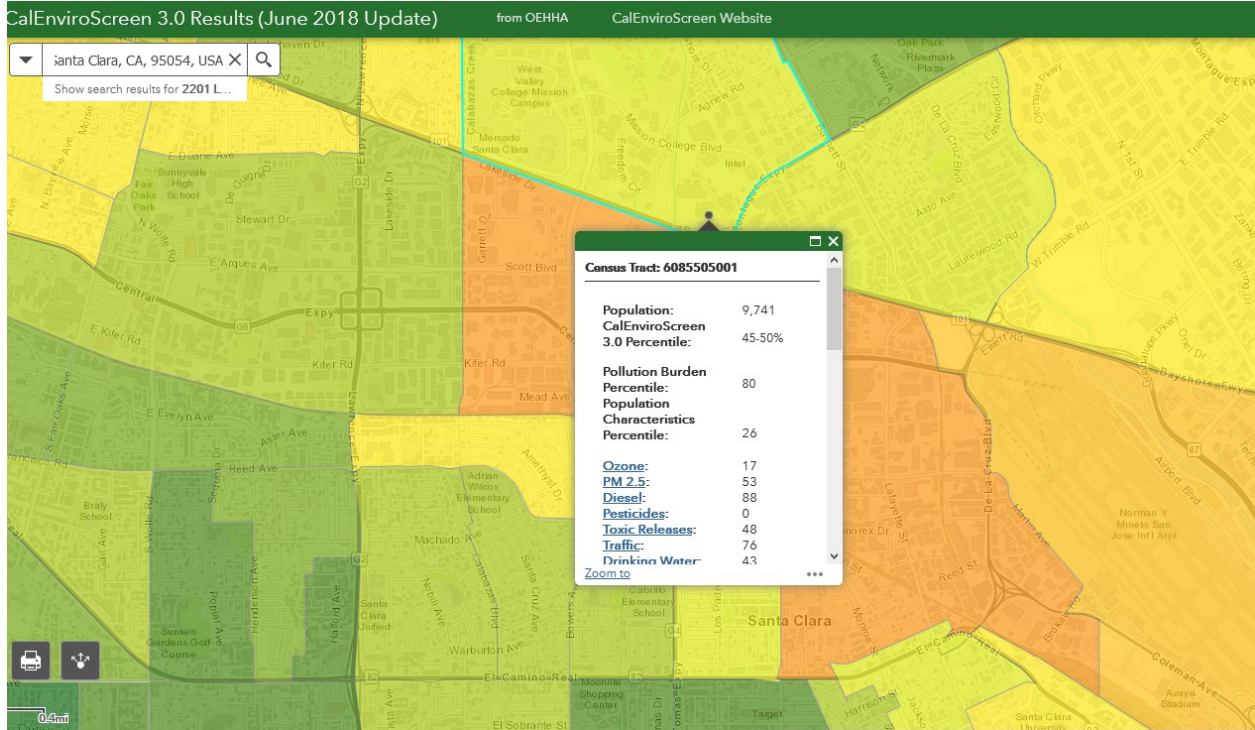

Exhibit 320 Locations of CEC Data Centers Census Tract 6085505202

Figure 1 Census Tract 6085505202 Location of the Sequoia Data Center

1

1 <https://oehha.maps.arcgis.com/apps/webappviewer/index.html?id=4560cfbce7c745c299b2d0cbb07044f5>

Figure 2 Census Tract 6085505202 Location of the 650 Walsh Avenue Data Center

<sup>2</sup> <https://oehha.maps.arcgis.com/apps/webappviewer/index.html?id=4560cfbce7c745c299b2d0cbb07044f5>

Figure 3 Census Tract 6085505202 Location of the McLaren Data Center

3

Figure 4 Census Tract 6085505202 Location of the Lafayette Data Center

4

Figure 5 Location of the Laurelwood Data Center Adjacent to Census Tract 6085505202

5

<sup>5</sup> <https://oehha.maps.arcgis.com/apps/webappviewer/index.html?id=4560cfbce7c745c299b2d0cbb07044f5>

Figure 6 Location of the Mission College Data Canter Adjacent to Census Tract 6085505202

6

6 <https://oehha.maps.arcgis.com/apps/webappviewer/index.html?id=4560cfbce7c745c299b2d0cbb07044f5>

Figure 7 Santa Clara Data Center 555 Reed St. Census Tract 6085505202