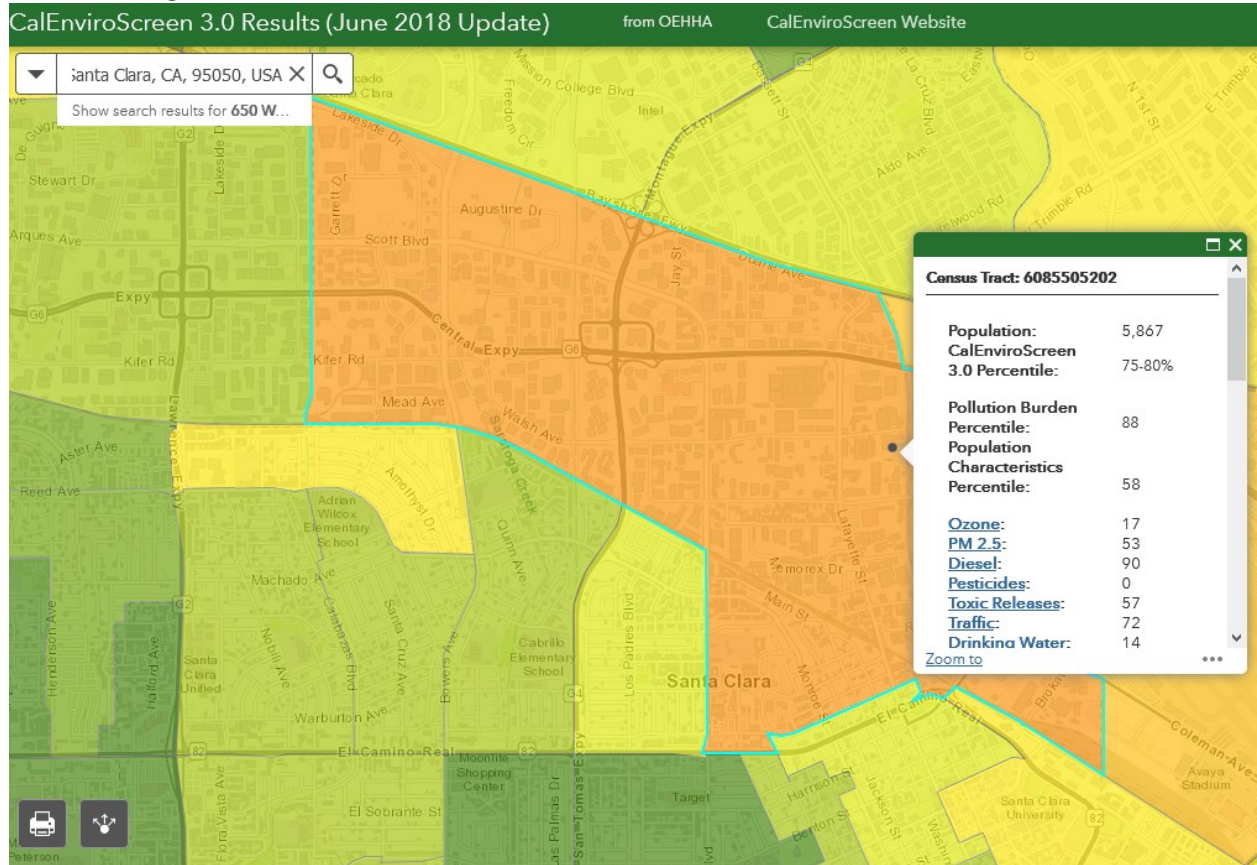

**DOCKETED**

<b>Docket Number:</b>	19-SPPE-03
<b>Project Title:</b>	Sequoia Data Center
<b>TN #:</b>	237586
<b>Document Title:</b>	Robert Sarvey's Exhibit - Locations of CEC Data Centers Census Tract 6085505202
<b>Description:</b>	Exhibit 320 Locations of CEC Data Centers Census Tract 6085505202
<b>Filer:</b>	Robert Sarvey
<b>Organization:</b>	Robert Sarvey
<b>Submitter Role:</b>	Intervenor
<b>Submission Date:</b>	4/28/2021 3:48:56 PM
<b>Docketed Date:</b>	4/28/2021

Exhibit 320 Locations of CEC Data Centers Census Tract 6085505202

Figure 1 Census Tract 6085505202 Location of the Sequoia Data Center

1

1 <https://oehha.maps.arcgis.com/apps/webappviewer/index.html?id=4560cfbce7c745c299b2d0cbb07044f5>

Figure 2 Census Tract 6085505202 Location of the 650 Walsh Avenue Data Center

<sup>2</sup> <https://oehha.maps.arcgis.com/apps/webappviewer/index.html?id=4560cfbce7c745c299b2d0cbb07044f5>

Figure 3 Census Tract 6085505202 Location of the McLaren Data Center

3

Figure 4 Census Tract 6085505202 Location of the Lafayette Data Center

4

Figure 5 Location of the Laurelwood Data Center Adjacent to Census Tract 6085505202

5

<sup>5</sup> <https://oehha.maps.arcgis.com/apps/webappviewer/index.html?id=4560cfbce7c745c299b2d0cbb07044f5>