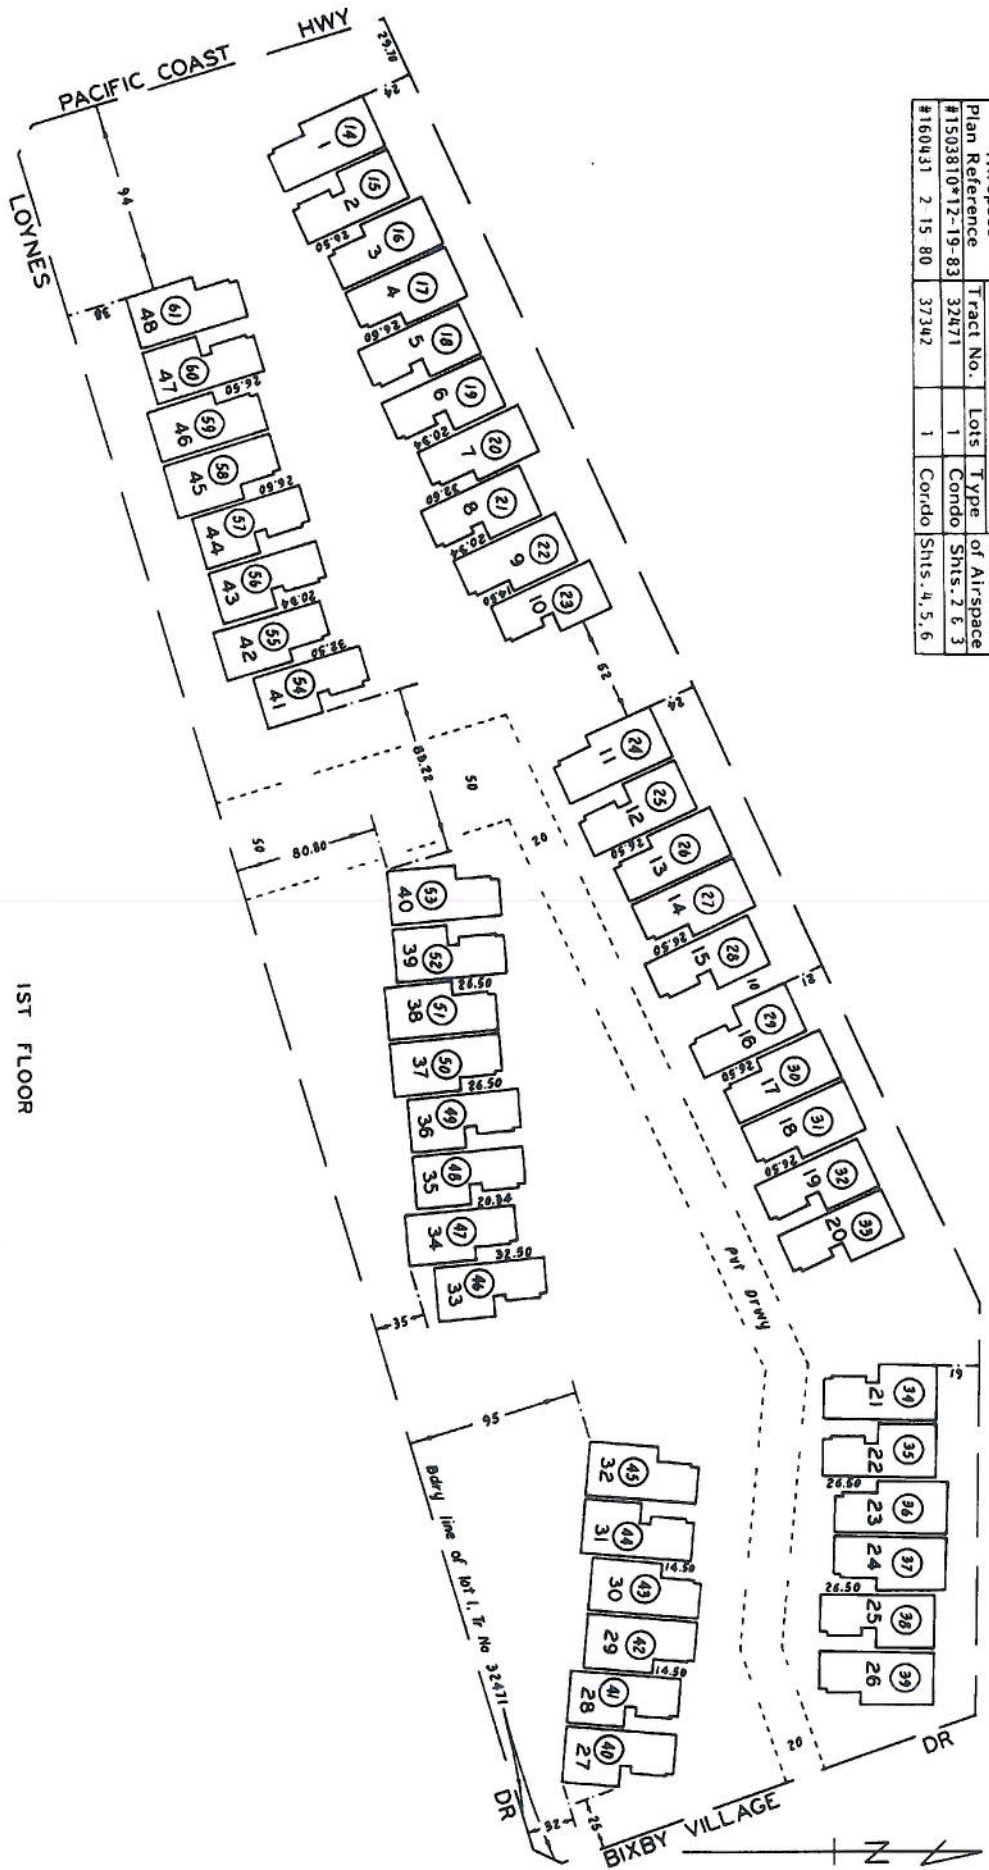

1993

*Diagrammatic depicts approximate dimensions.
The assessment of units in the following Airspace Plans, includes all rights and interests in the common areas as set forth in deeds of record.

Airspace Plan Reference	Common Area Tract No.	Units	Subdivision of Airspace
#1503810*12-19-83	32471	1	Condo Shts. 2 & 3
#160431	2 15 80	37342	1 Cordo Shts. 4, 5, 6

1ST FLOOR
SUBDIVISION OF AIRSPACE
CONDOMINIUM TRACT NO 32471
For common area see sheet 1.
For Typical Building details see sheet 3