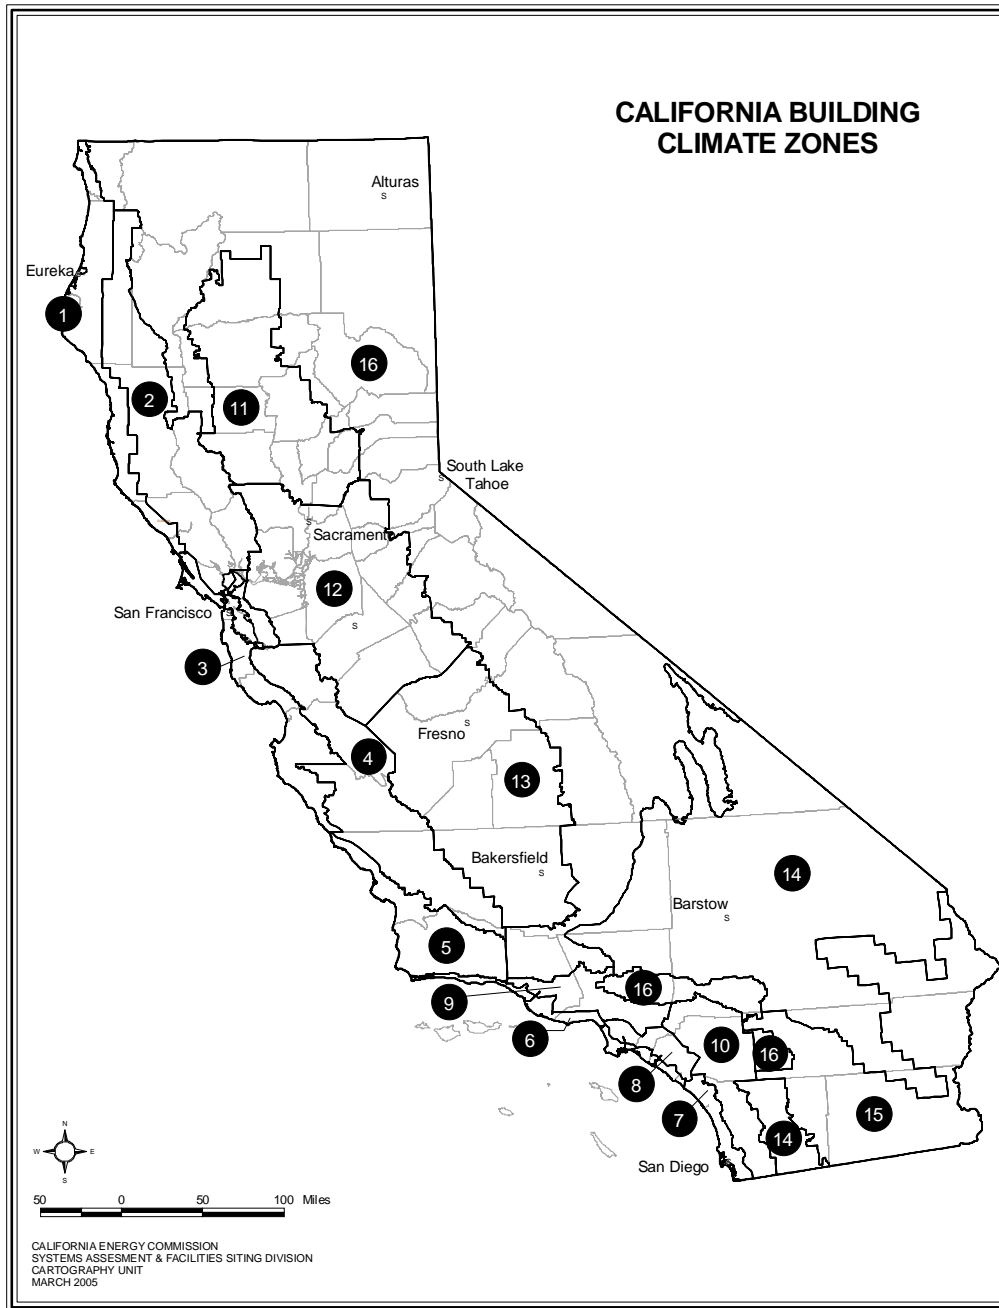

Joint Appendix JA2

Appendix JA2 – Reference Weather/Climate Data

Figure2-1 – Climate Zone Map